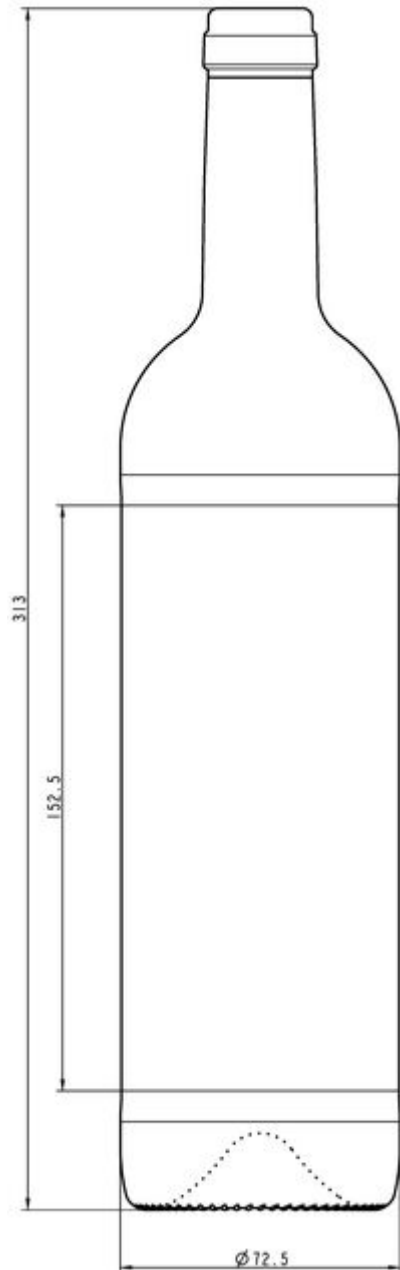

**STILL WINES
COLLECTION**

BORDELAISE SHAPE

A unique range for your promising vintage.

ROSÉ

Enhancing refreshing and aromatic flavors for trendy palates.

DEAD LEAF
LI150436

CHAMPAGNE GREEN
G6150436

75CL BD SEDUCCION LG RE 2

AVAILABLE COLORS

-  Dead leaf
-  Champagne green
-  Flint

TECHNICAL SPECIFICATIONS

Product code	150436
Capacity	75.0 cl
Brimfull capacity	77.0 cl
Height	313.0 mm
Diameter	72.5 mm
Shape	Round
Finish	Cork
Label protection	Yes
Refillable	No
Weight	410 g
Country	France