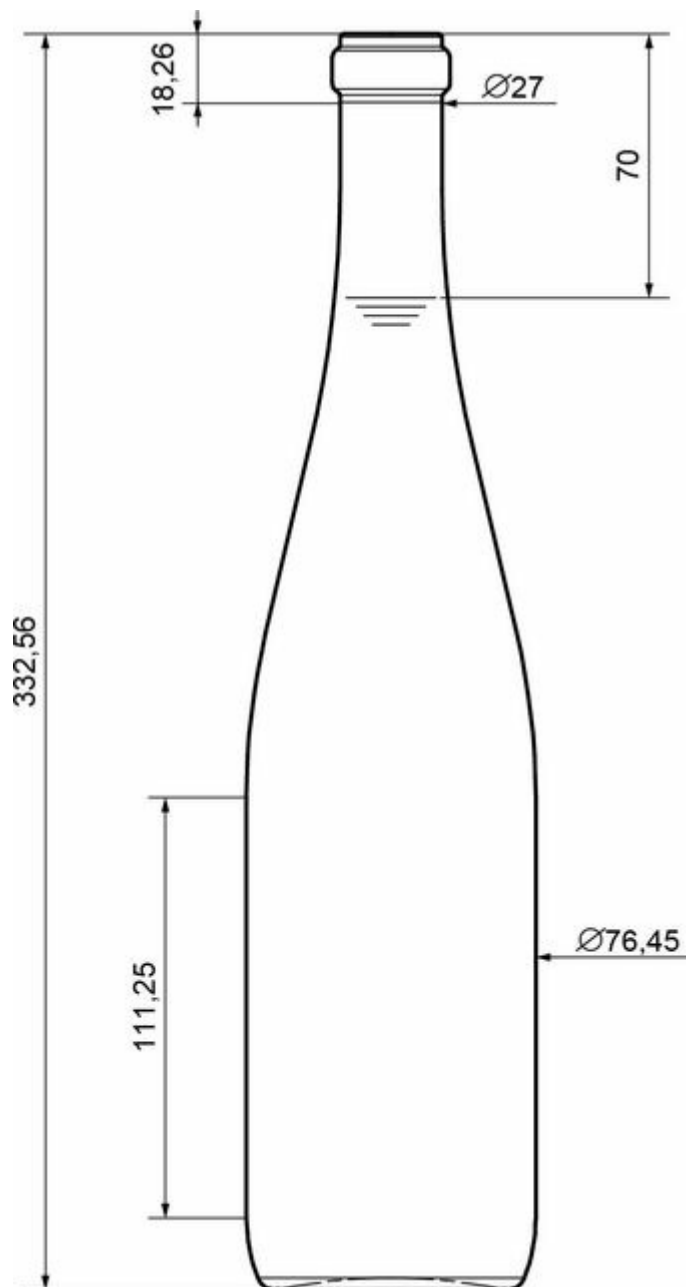

WINE  
COLLECTION

FLINT - INDUSTRIAL 1200

F42004989

**W-157**

AVAILABLE COLORS

Flint - Industrial 1200

### TECHNICAL SPECIFICATIONS

Product code	2004989
Capacity	750 ml
Brimfull capacity	750 ml
Height	332.56 mm
Shape	Round
Label protection	No
Refillable	No
Weight	480 g
Mold number	W-157

O-I South America - May 26, 2026