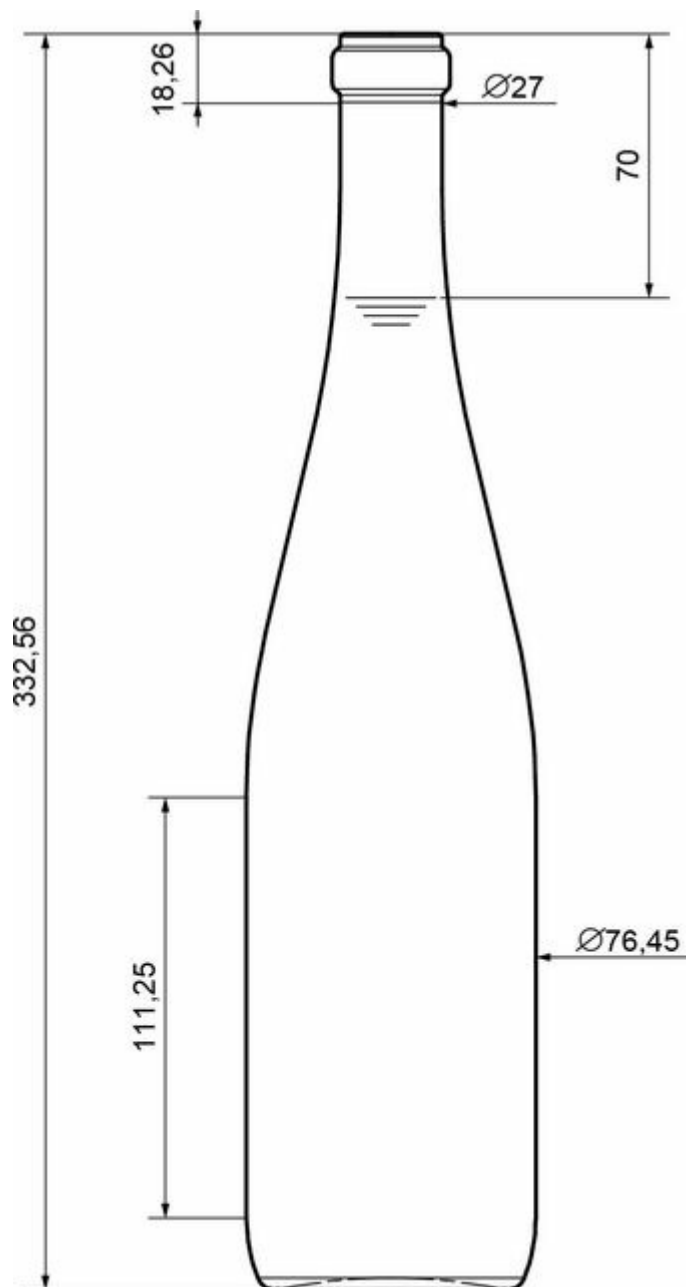

WINE  
COLLECTION

FLINT - INDUSTRIAL 1200

F42004989

**W-157**

AVAILABLE COLORS

Flint - Industrial 1200

### TECHNICAL SPECIFICATIONS

Product code	2004989
Capacity	750 ml
Brimfull capacity	750 ml
Height	332.56 mm
Shape	Round
Label protection	No
Refillable	No
Weight	480 g
Mold number	W-157

O-I South America - April 2, 2026