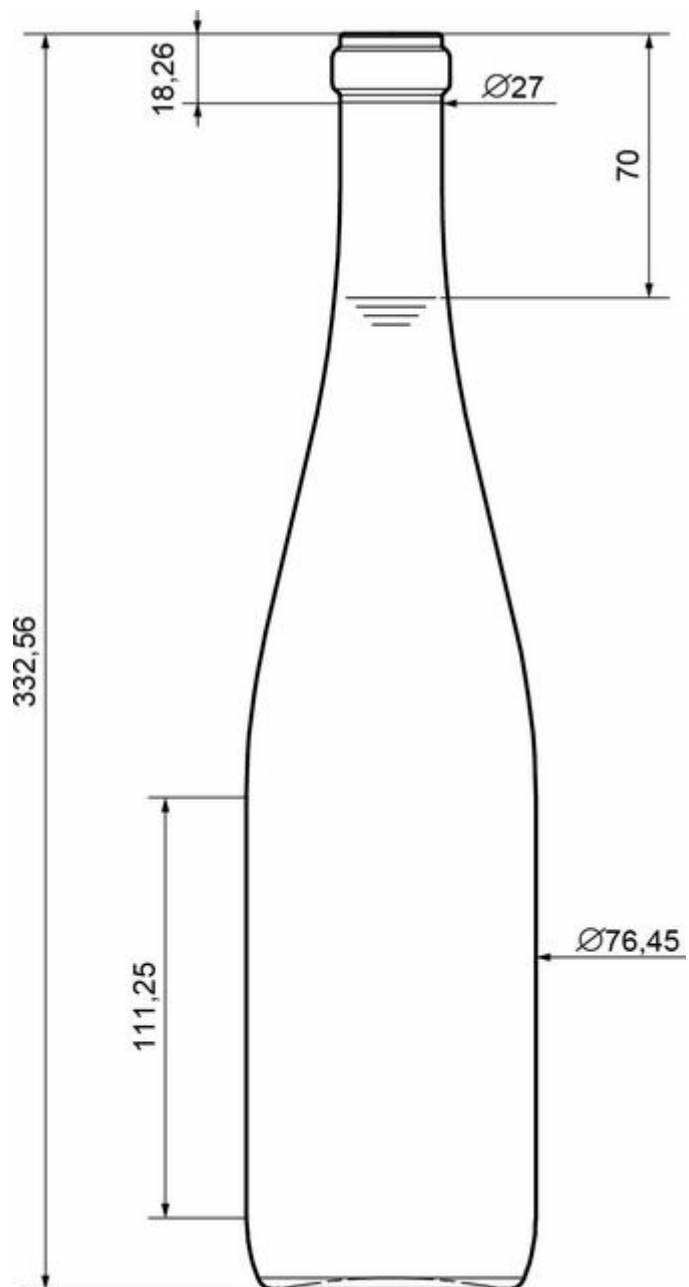

WINE
COLLECTION

FLINT - INDUSTRIAL 1200

F42004989

W-157

AVAILABLE COLORS

Flint - Industrial 1200

TECHNICAL SPECIFICATIONS

Product code	2004989
Capacity	750 ml
Brimfull capacity	750 ml
Height	332.56 mm
Shape	Round
Label protection	No
Refillable	No
Weight	480 g
Mold number	W-157