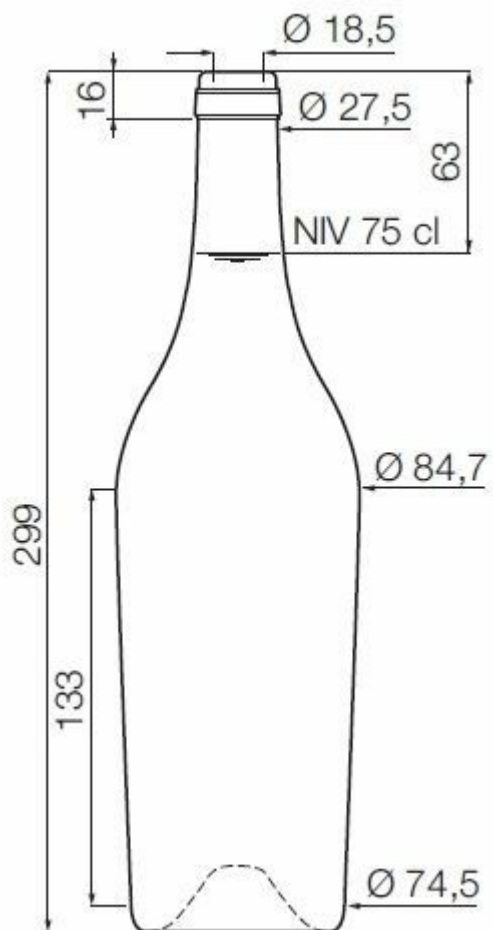

## TECHNICAL SPECIFICATIONS

Product code	012017
Capacity	75.0 cl
Brimfull capacity	77.0 cl
Height	299.0 mm
Diameter	84.7 mm
Shape	Round
Finish	Cork
Label protection	No
Refillable	No
Weight	600 g
Country	France