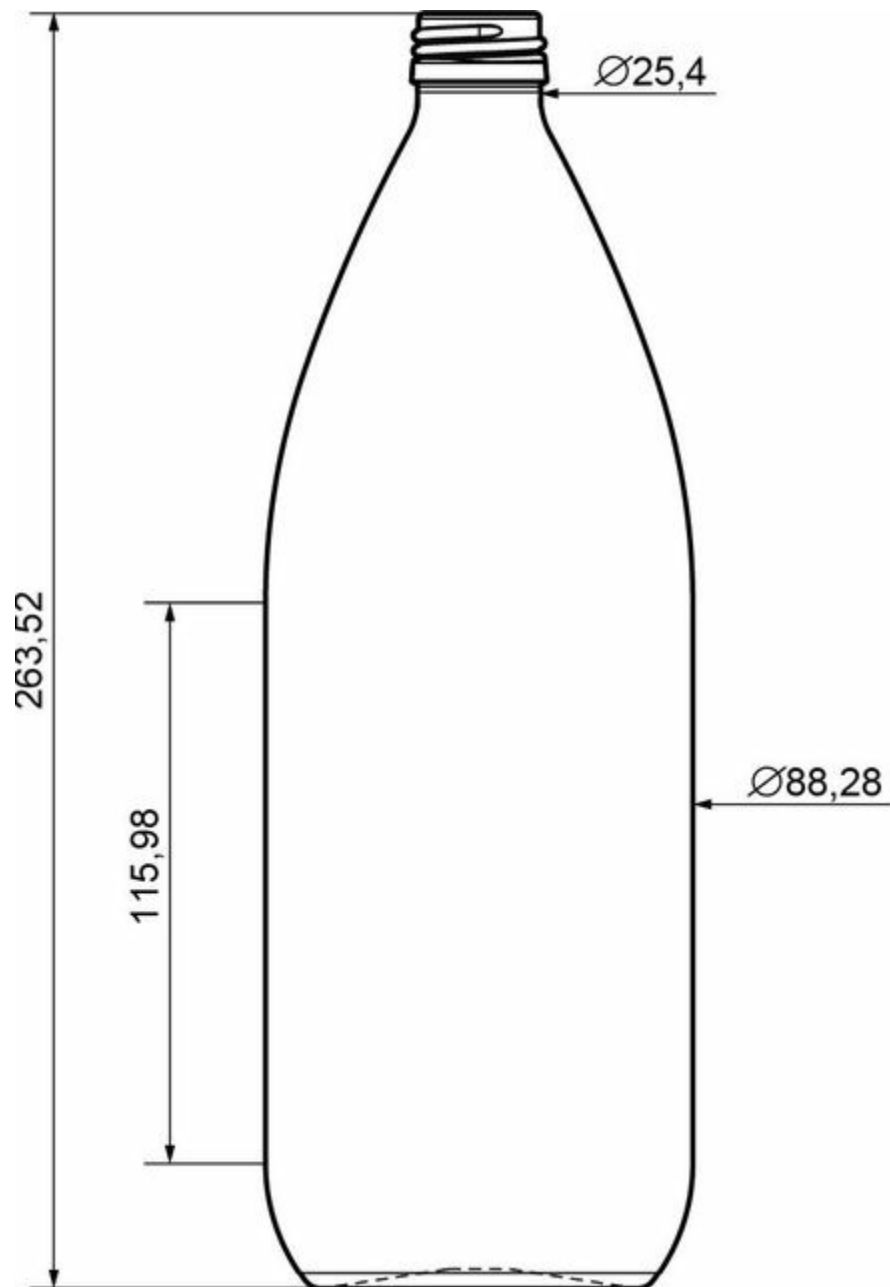

TECHNICAL SPECIFICATIONS

Product code	2004936
Capacity	1000 ml
Brimfull capacity	1000 ml
Height	263.52 mm
Shape	Round
Label protection	No
Refillable	No
Weight	450 g
Mold number	GN-05I

O-I South America - April 7, 2026