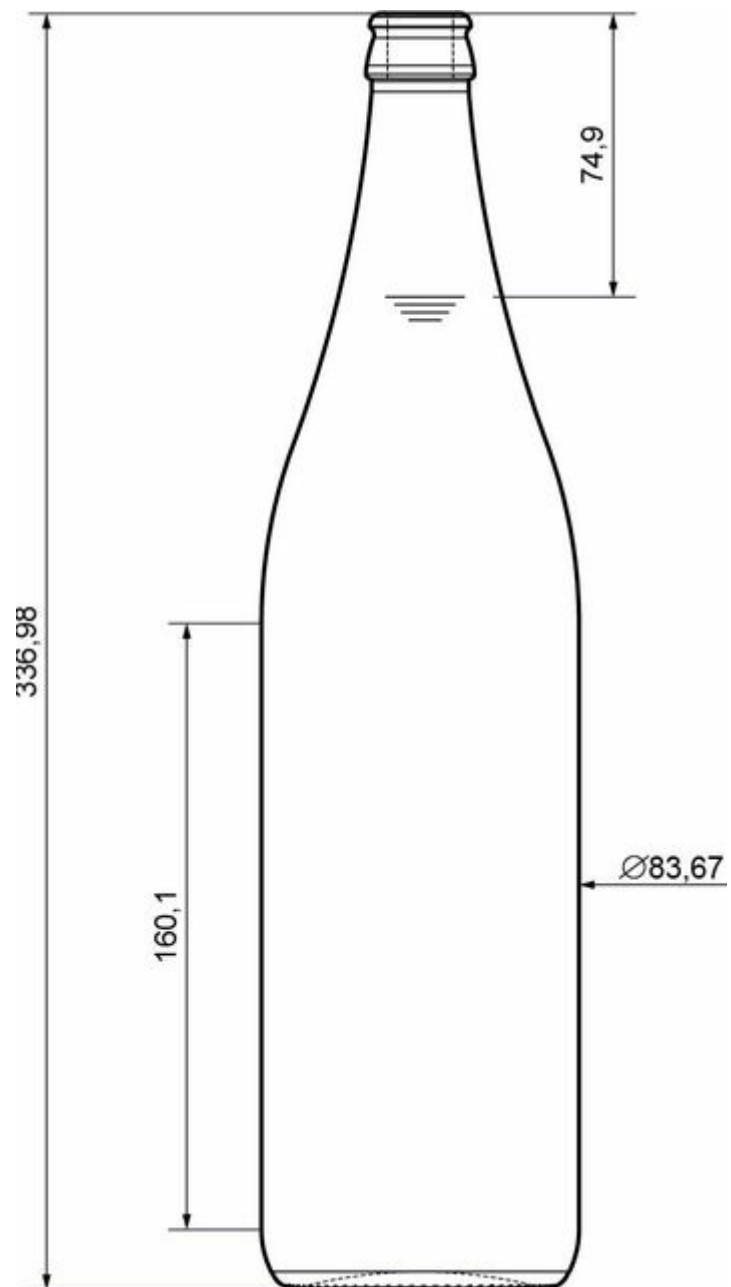

01 A05 3041A

BEER
COLLECTION

No image available

7186310

AVAILABLE COLORS

Amber Red B50

TECHNICAL SPECIFICATIONS

Product code	2202450
Capacity	1000 ml
Brimfull capacity	1000 ml
Height	337 mm
Shape	Round
Label protection	No
Refillable	No
Weight	720 g
Mold number	7186310