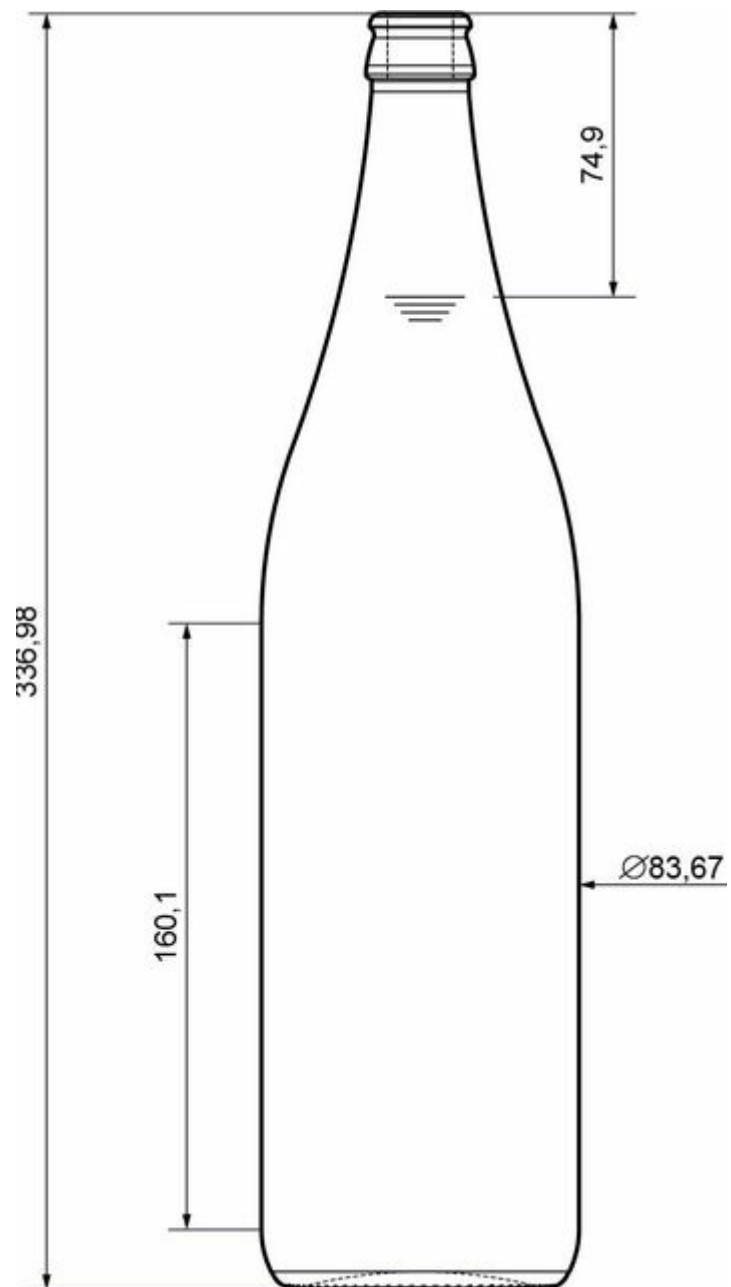

02 A05 3041A

BEER
COLLECTION

No image available

7186310

AVAILABLE COLORS

Amber Red B50

TECHNICAL SPECIFICATIONS

Product code	2202450
Capacity	1000 ml
Brimfull capacity	1000 ml
Height	337 mm
Shape	Round
Label protection	No
Refillable	No
Weight	720 g
Mold number	7186310